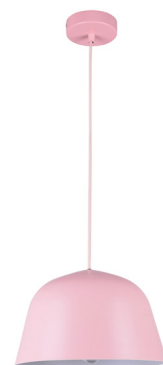

### Angled Dome Shape Pendant Lights

- Shade: iron
- **Suspension cable: fabric**
- Lamp holder: 1xE27 (Max.40W)
- Globe not included
- For indoor use

PASTEL01A  
(Matt White)

PASTEL02A  
(Matt Black)

PASTEL03A  
(Matt Pink)

PASTEL04A  
(Matt Grey)

PASTEL05A  
(Matt Green)

PASTEL06A  
(Matt Blue)

PASTEL07A  
(Matt Yellow)

Part No.	PASTEL01A-07A
Description	PENDANT ES 40W Angled Dome
Material	Iron
Lamp Holder	1xE27 (Max.40W)
Dimensions	Ø250xH155mm
Suspension	3000mm cable
Canopy Size	Ø100mm
Box Weight	0.8kg
Box Dimensions	27x27x20cm
Carton QTY	1/1