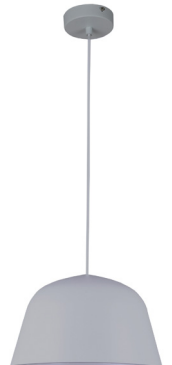

## PASTEL SERIES

### Angled Dome Shape Pendant Lights

- Shade: iron
- **Suspension cable: fabric**
- Lamp holder: 1xE27 (Max.40W)
- Globe not included
- For indoor use

PASTEL01A  
(Matt White)

PASTEL02A  
(Matt Black)

PASTEL03A  
(Matt Pink)

PASTEL04A  
(Matt Grey)

PASTEL05A  
(Matt Green)

PASTEL06A  
(Matt Blue)

PASTEL07A  
(Matt Yellow)

Part No.	PASTEL01A-07A
Description	PENDANT ES 40W Angled Dome
Material	Iron
Lamp Holder	1xE27 (Max.40W)
Dimensions	Ø250xH155mm
Suspension	3000mm cable
Canopy Size	Ø100mm
Box Weight	0.8kg
Box Dimensions	27x27x20cm
Carton QTY	1/1