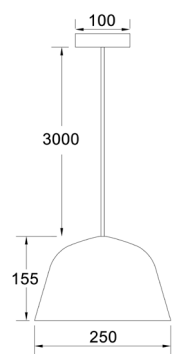

### Angled Dome Shape Pendant Lights

- Shade: iron
- **Suspension cable: fabric**
- Lamp holder: 1xE27 (Max.40W)
- Globe not included
- For indoor use

PASTEL01A  
(Matt White)

PASTEL02A  
(Matt Black)

PASTEL03A  
(Matt Pink)

PASTEL04A  
(Matt Grey)

PASTEL05A  
(Matt Green)

PASTEL06A  
(Matt Blue)

PASTEL07A  
(Matt Yellow)

Part No.	PASTEL01A-07A
Description	PENDANT ES 40W Angled Dome
Material	Iron
Lamp Holder	1xE27 (Max.40W)
Dimensions	Ø250xH155mm
Suspension	3000mm cable
Canopy Size	Ø100mm
Box Weight	0.8kg
Box Dimensions	27x27x20cm
Carton QTY	1/1