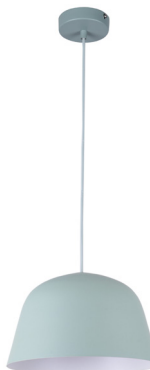

## PASTEL SERIES

### Angled Dome Shape Pendant Lights

- Shade: iron
- **Suspension cable: fabric**
- Lamp holder: 1xE27 (Max.40W)
- Globe not included
- For indoor use

PASTEL01A  
(Matt White)

PASTEL02A  
(Matt Black)

PASTEL03A  
(Matt Pink)

PASTEL04A  
(Matt Grey)

PASTEL05A  
(Matt Green)

PASTEL06A  
(Matt Blue)

PASTEL07A  
(Matt Yellow)

Part No.	PASTEL01A-07A
Description	PENDANT ES 40W Angled Dome
Material	Iron
Lamp Holder	1xE27 (Max.40W)
Dimensions	Ø250xH155mm
Suspension	3000mm cable
Canopy Size	Ø100mm
Box Weight	0.8kg
Box Dimensions	27x27x20cm
Carton QTY	1/1