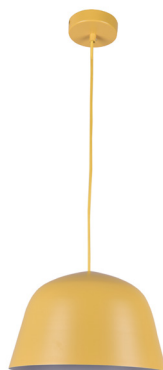

## PASTEL SERIES

### Angled Dome Shape Pendant Lights

- Shade: iron
- **Suspension cable: fabric**
- Lamp holder: 1xE27 (Max.40W)
- Globe not included
- For indoor use

PASTEL01A  
(Matt White)

PASTEL02A  
(Matt Black)

PASTEL03A  
(Matt Pink)

PASTEL04A  
(Matt Grey)

PASTEL05A  
(Matt Green)

PASTEL06A  
(Matt Blue)

PASTEL07A  
(Matt Yellow)

Part No.	PASTEL01A-07A
Description	PENDANT ES 40W Angled Dome
Material	Iron
Lamp Holder	1xE27 (Max.40W)
Dimensions	Ø250xH155mm
Suspension	3000mm cable
Canopy Size	Ø100mm
Box Weight	0.8kg
Box Dimensions	27x27x20cm
Carton QTY	1/1